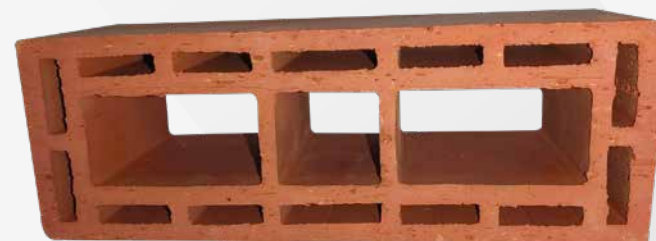

A close-up photograph of a red brick wall. The bricks are arranged in a standard running bond pattern. A white rectangular box is superimposed over the center of the image, containing the text 'Ladrillo Fachada' in a bold, orange font.

Color: Colonial

Ladrillo Perforación Vertical **Doble Pared**

Medidas: 33 x 11,5 x 23cm

Peso: 8,3 Kg

Rendimiento: 12,25 unidades / m²

Textura: Lisa

Color: Rojo / Colonial

Ladrillo Perforación Vertical **Doble Pared Medio**

Medidas: 33 x 11,5 x 11cm

Peso: 3,9 Kg

Rendimiento: 24,5 unidades / m²

Textura: Lisa

Color: Rojo / Colonial

A photograph of a multi-story brick building. The building features a central utility entrance with a green door and a white pipe above it. There are several windows with white frames and some with white coverings. The brickwork is a reddish-brown color.